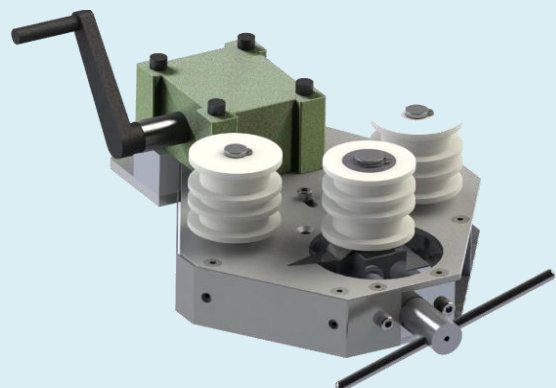

TOOL

IDX

Contents

Pin insertion tool 3

Rivet crimping pliers 3

Mounting tool 4

Rivet crimping clamp 4

Drill fixture 4

Tools

Mounting tool

FLMR 140	For FS & FL
FMMR 140	For FM & FB140
FHMR 200	For FH
FKMR 200	For FK
FBMR 170	For F85, FB175 & 295

Rivet crimping clamp

F3923005	For FL, FM, FH
F3924770	For FS

Drill fixture

F3924774	For FS
F3920500	For FL, FM, FH

Washer cleaner

Bending Machine

F3922963

Tools

Drill fixture

F5116761 For F65

For the connection bracket hole pattern

Mounting tool for slide rail