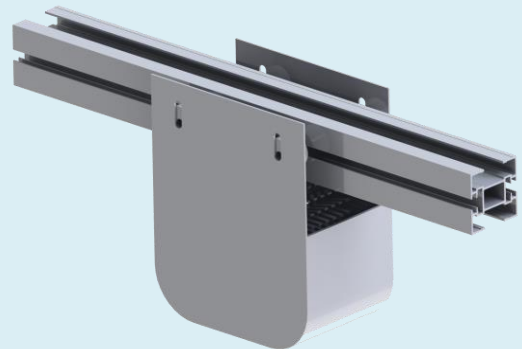

Washer cleaner