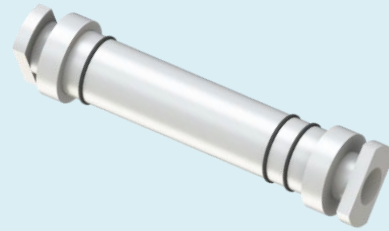

TOOL

IDX

Contents

Pin insertion tool 3

Rivet crimping pliers 3

Mounting tool 4

Rivet crimping clamp 4

Drill fixture 4

Tools

Mounting tool

FLMR 140	For FS & FL
FMMR 140	For FM & FB140
FHMR 200	For FH
FKMR 200	For FK
FBMR 170	For F85, FB175 & 295

Rivet crimping clamp

F3923005	For FL, FM, FH
F3924770	For FS

Drill fixture

F3924774	For FS
F3920500	For FL, FM, FH