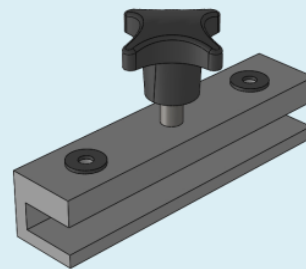

TOOL

IDX

Contents

Pin insertion tool 3

Rivet crimping pliers 3

Mounting tool 4

Rivet crimping clamp 4

Drill fixture 4

Tools

Mounting tool

FLMR 140	For FS & FL
FMMR 140	For FM & FB140
FHMR 200	For FH
FKMR 200	For FK
FBMR 170	For F85, FB175 & 295

Rivet crimping clamp

F3923005	For FL, FM, FH
F3924770	For FS

Drill fixture

F3924774	For FS
F3920500	For FL, FM, FH