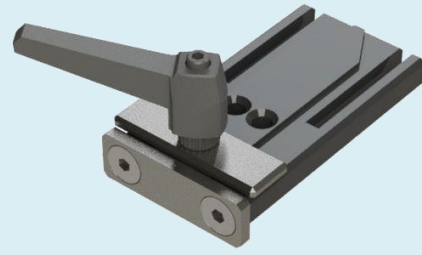

TOOL

IDX

Contents

Pin insertion tool 3

Rivet crimping pliers 3

Mounting tool 4

Rivet crimping clamp 4

Drill fixture 4

Tools

Mounting tool

FLMR 140	For FS & FL
FMMR 140	For FM & FB140
FHMR 200	For FH
FKMR 200	For FK
FBMR 170	For F85, FB175 & 295

Rivet crimping clamp

F3923005	For FL, FM, FH
F3924770	For FS

Drill fixture

F3924774	For FS
F3920500	For FL, FM, FH

Washer cleaner

Bending Machine

F3922963

Tools

Drill fixture

F5116761 For F65

For the connection bracket hole pattern

Mounting tool for slide rail