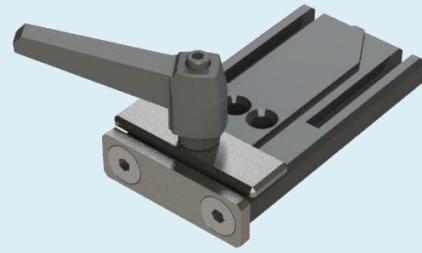

## Bending Machine

**F3922963**

# Tools

Drill fixture

**F5116761** For F65

For the connection bracket hole pattern

Mounting tool for slide rail

**FWMR 135**

F45

FT