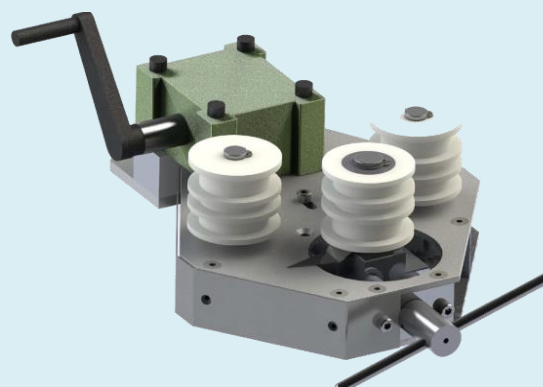

Bending Machine

F3922963