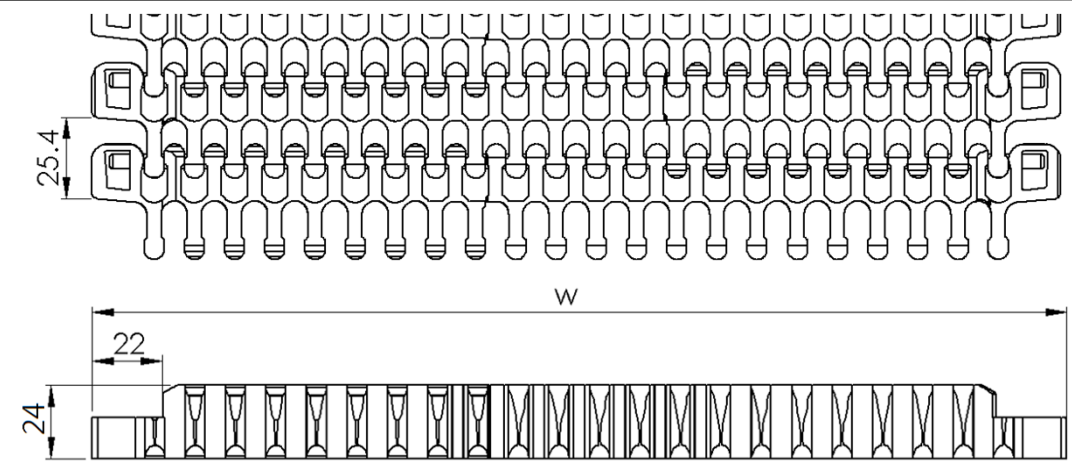

FW

Pitch
25.4mm

Chain

FWTP 1A304 H	304mm wide FW322
FWTP 1A406 H	406mm wide FW424
FWTP 1A608 H	608mm wide FW626

Plain belt , Length 1mt , 平面網狀鏈條

Chain

FWTP 1A304 FA	304mm wide FW322
FWTP 1A406 FA	406mm wide FW424
FWTP 1A608 FA	608mm wide FW626

Friction top belt , Length 1mt , 平面網狀防滑鏈條