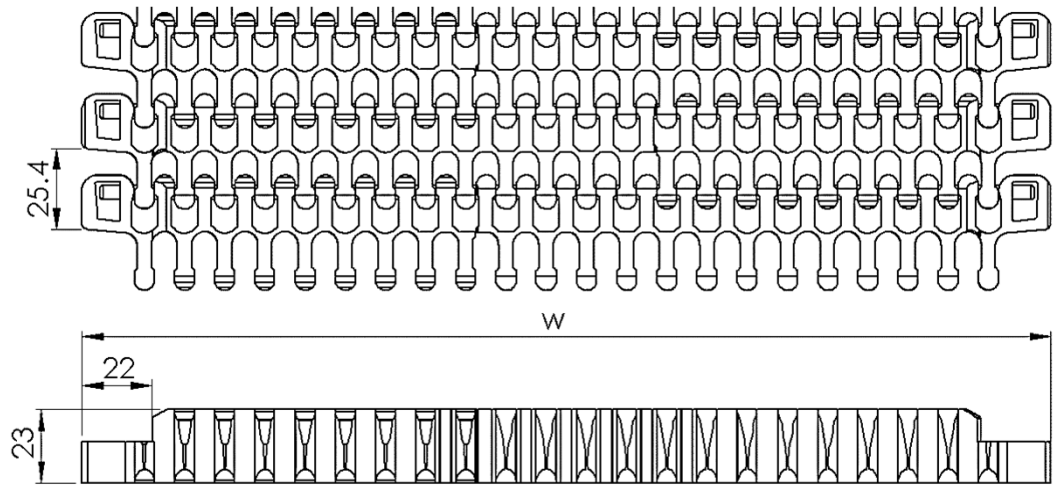

FW

Pitch
25.4mm

Chain

FWTP 1A304 H	304mm wide FW322
FWTP 1A406 H	406mm wide FW424
FWTP 1A608 H	608mm wide FW626

Plain belt , Length 1mt , 平面網狀鏈條

Chain

FWTP 1A304 FA	304mm wide FW322
FWTP 1A406 FA	406mm wide FW424
FWTP 1A608 FA	608mm wide FW626

Friction top belt , Length 1mt , 平面網狀防滑鏈條