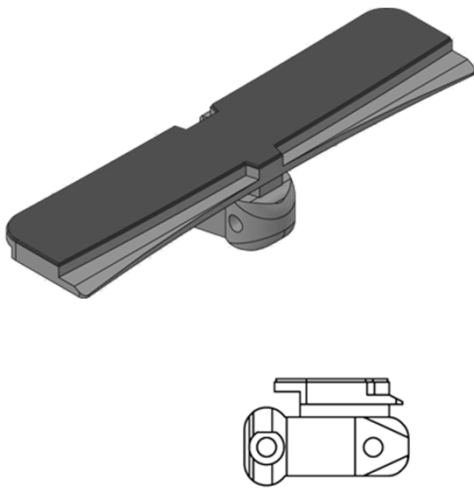

- Spiral
- FW
- IDX

Flocked chain 植絨鏈條

Chain	Link
FB175 Flocked chain	n.a.