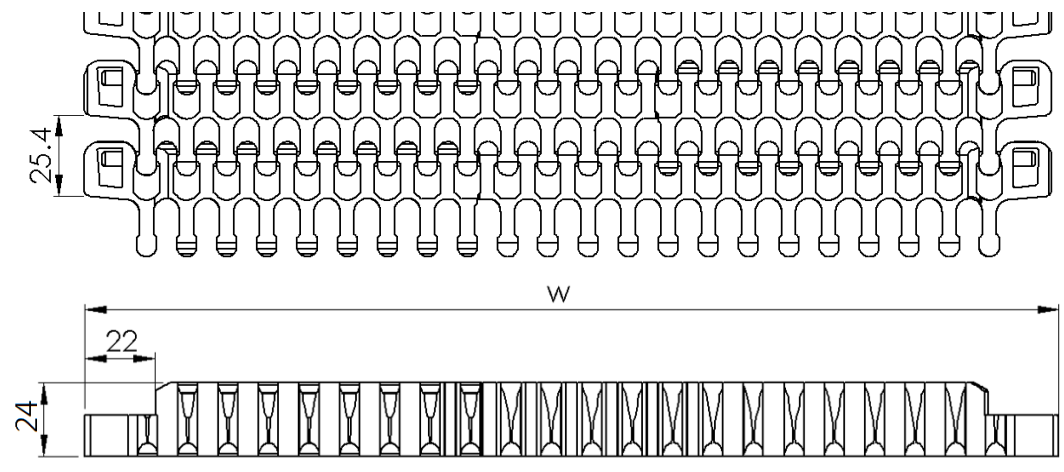

Plain belt 網狀平面鏈條

Contents	Chain	DIM.
FW322	FWTP 1A304H	w=304
FW424	FWTP 1A406H	w=406
FW626	FWTP 1A608H	w=608

Friction top belt 網狀阻滑鏈條

Contents	Chain	DIM.
FW322	FWTP 1A304FA	w=304
FW424	FWTP 1A406FA	w=406
FW626	FWTP 1A608FA	w=608

- F45
- FT
- FS
- FL
- F65
- FM
- F85
- FH
- FK
- FB
- Spiral
- FW**
- IDX