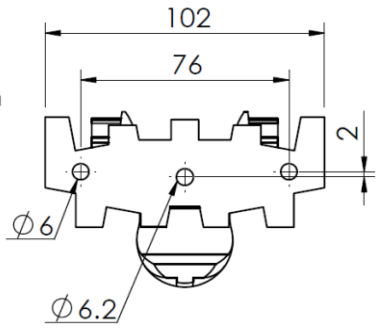

Universal chain 多功能鏈條

Chain	Link
FKTF 5U	FKTL 102U