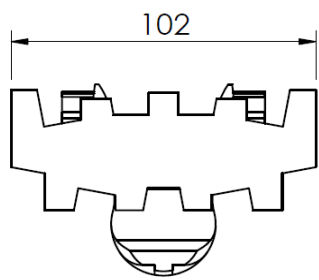

F85

FH

FK

FB

Spiral

FW

IDX

Plain chain 平面鏈條

F45
FT
FS
FL
F65
FM
F85
FH

Cleated chain 檔板鏈條

Chain	Link	DIM.
FKTF 5X_A	FKTL 105X_A	
FKTF 5X15A	FKTL 105X15A	h=15
FKTF 5X20A	FKTL 105X20A	h=20
FKTF 5X30A	FKTL 105X30A	h=30
FKTF 5X40A	FKTL 105X40A	h=40

FK
FB
Spiral
FW
IDX